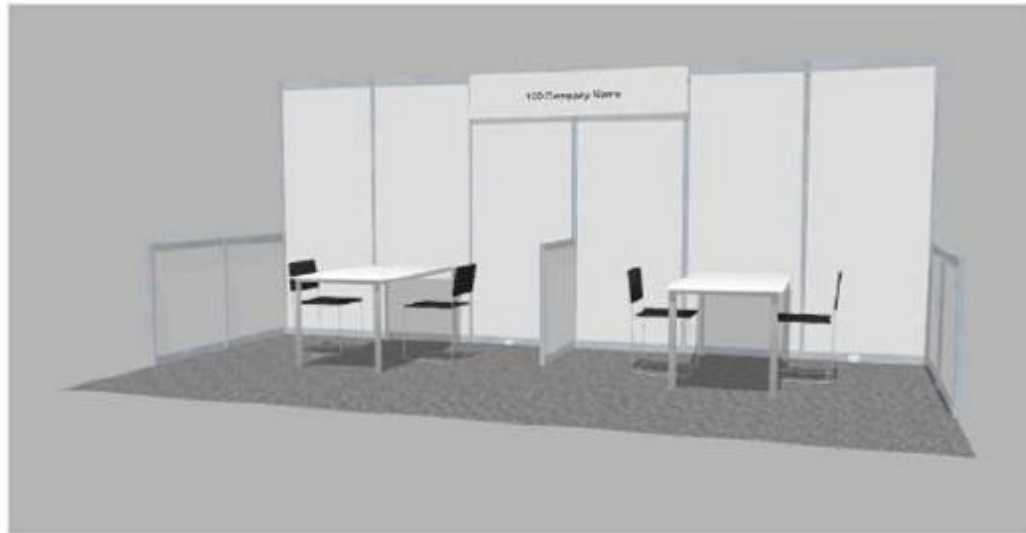

DIAMOND & PLATINUM SPONSOR STAND

18sqm stand including 2.5m high shell scheme with white wall panels and divider in an aluminum frame, header sign, four chairs, two tables and two 500W electric sockets.

GOLD SPONSOR STAND

12sqm stand including 2.5m high shell scheme with white wall panels in an aluminum frame, header sign, four chairs, two tables and 500W electric socket

SILVER SPONSOR STAND

9sqm stand including 2.5m high shell scheme with white wall panels in an aluminum frame, header sign, two chairs, one table and 500W electric socket